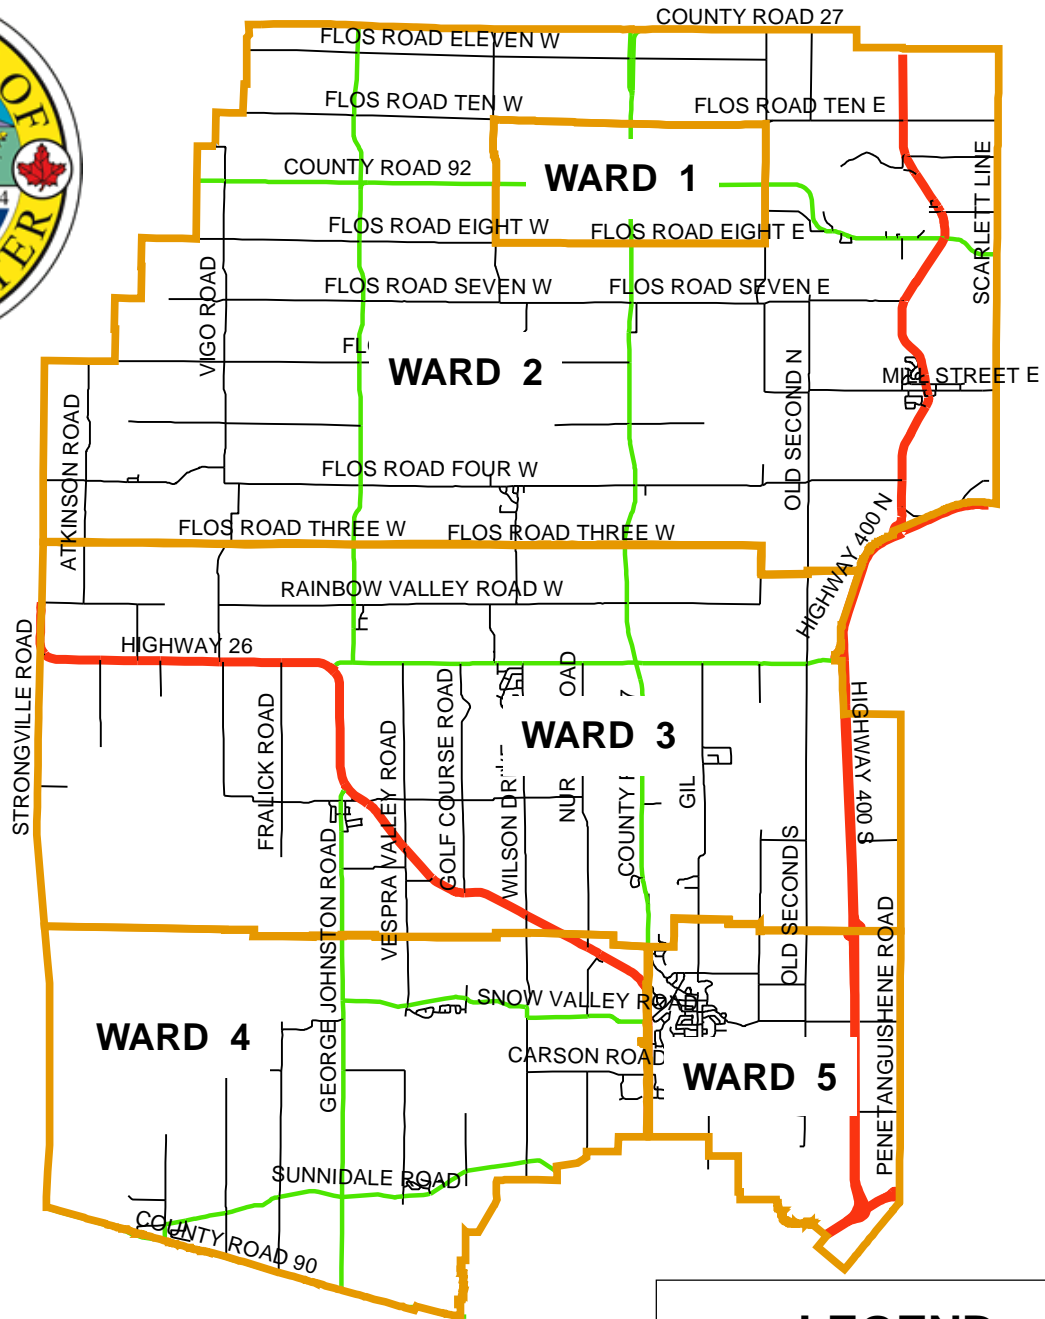

TOWNSHIP OF SPRINGWATER WARD BOUNDARIES

LEGEND

- WARD BOUNDARIES
- ROADS**
- ROAD OWNER**
- COUNTY
- LOCAL
- PROVINCIAL