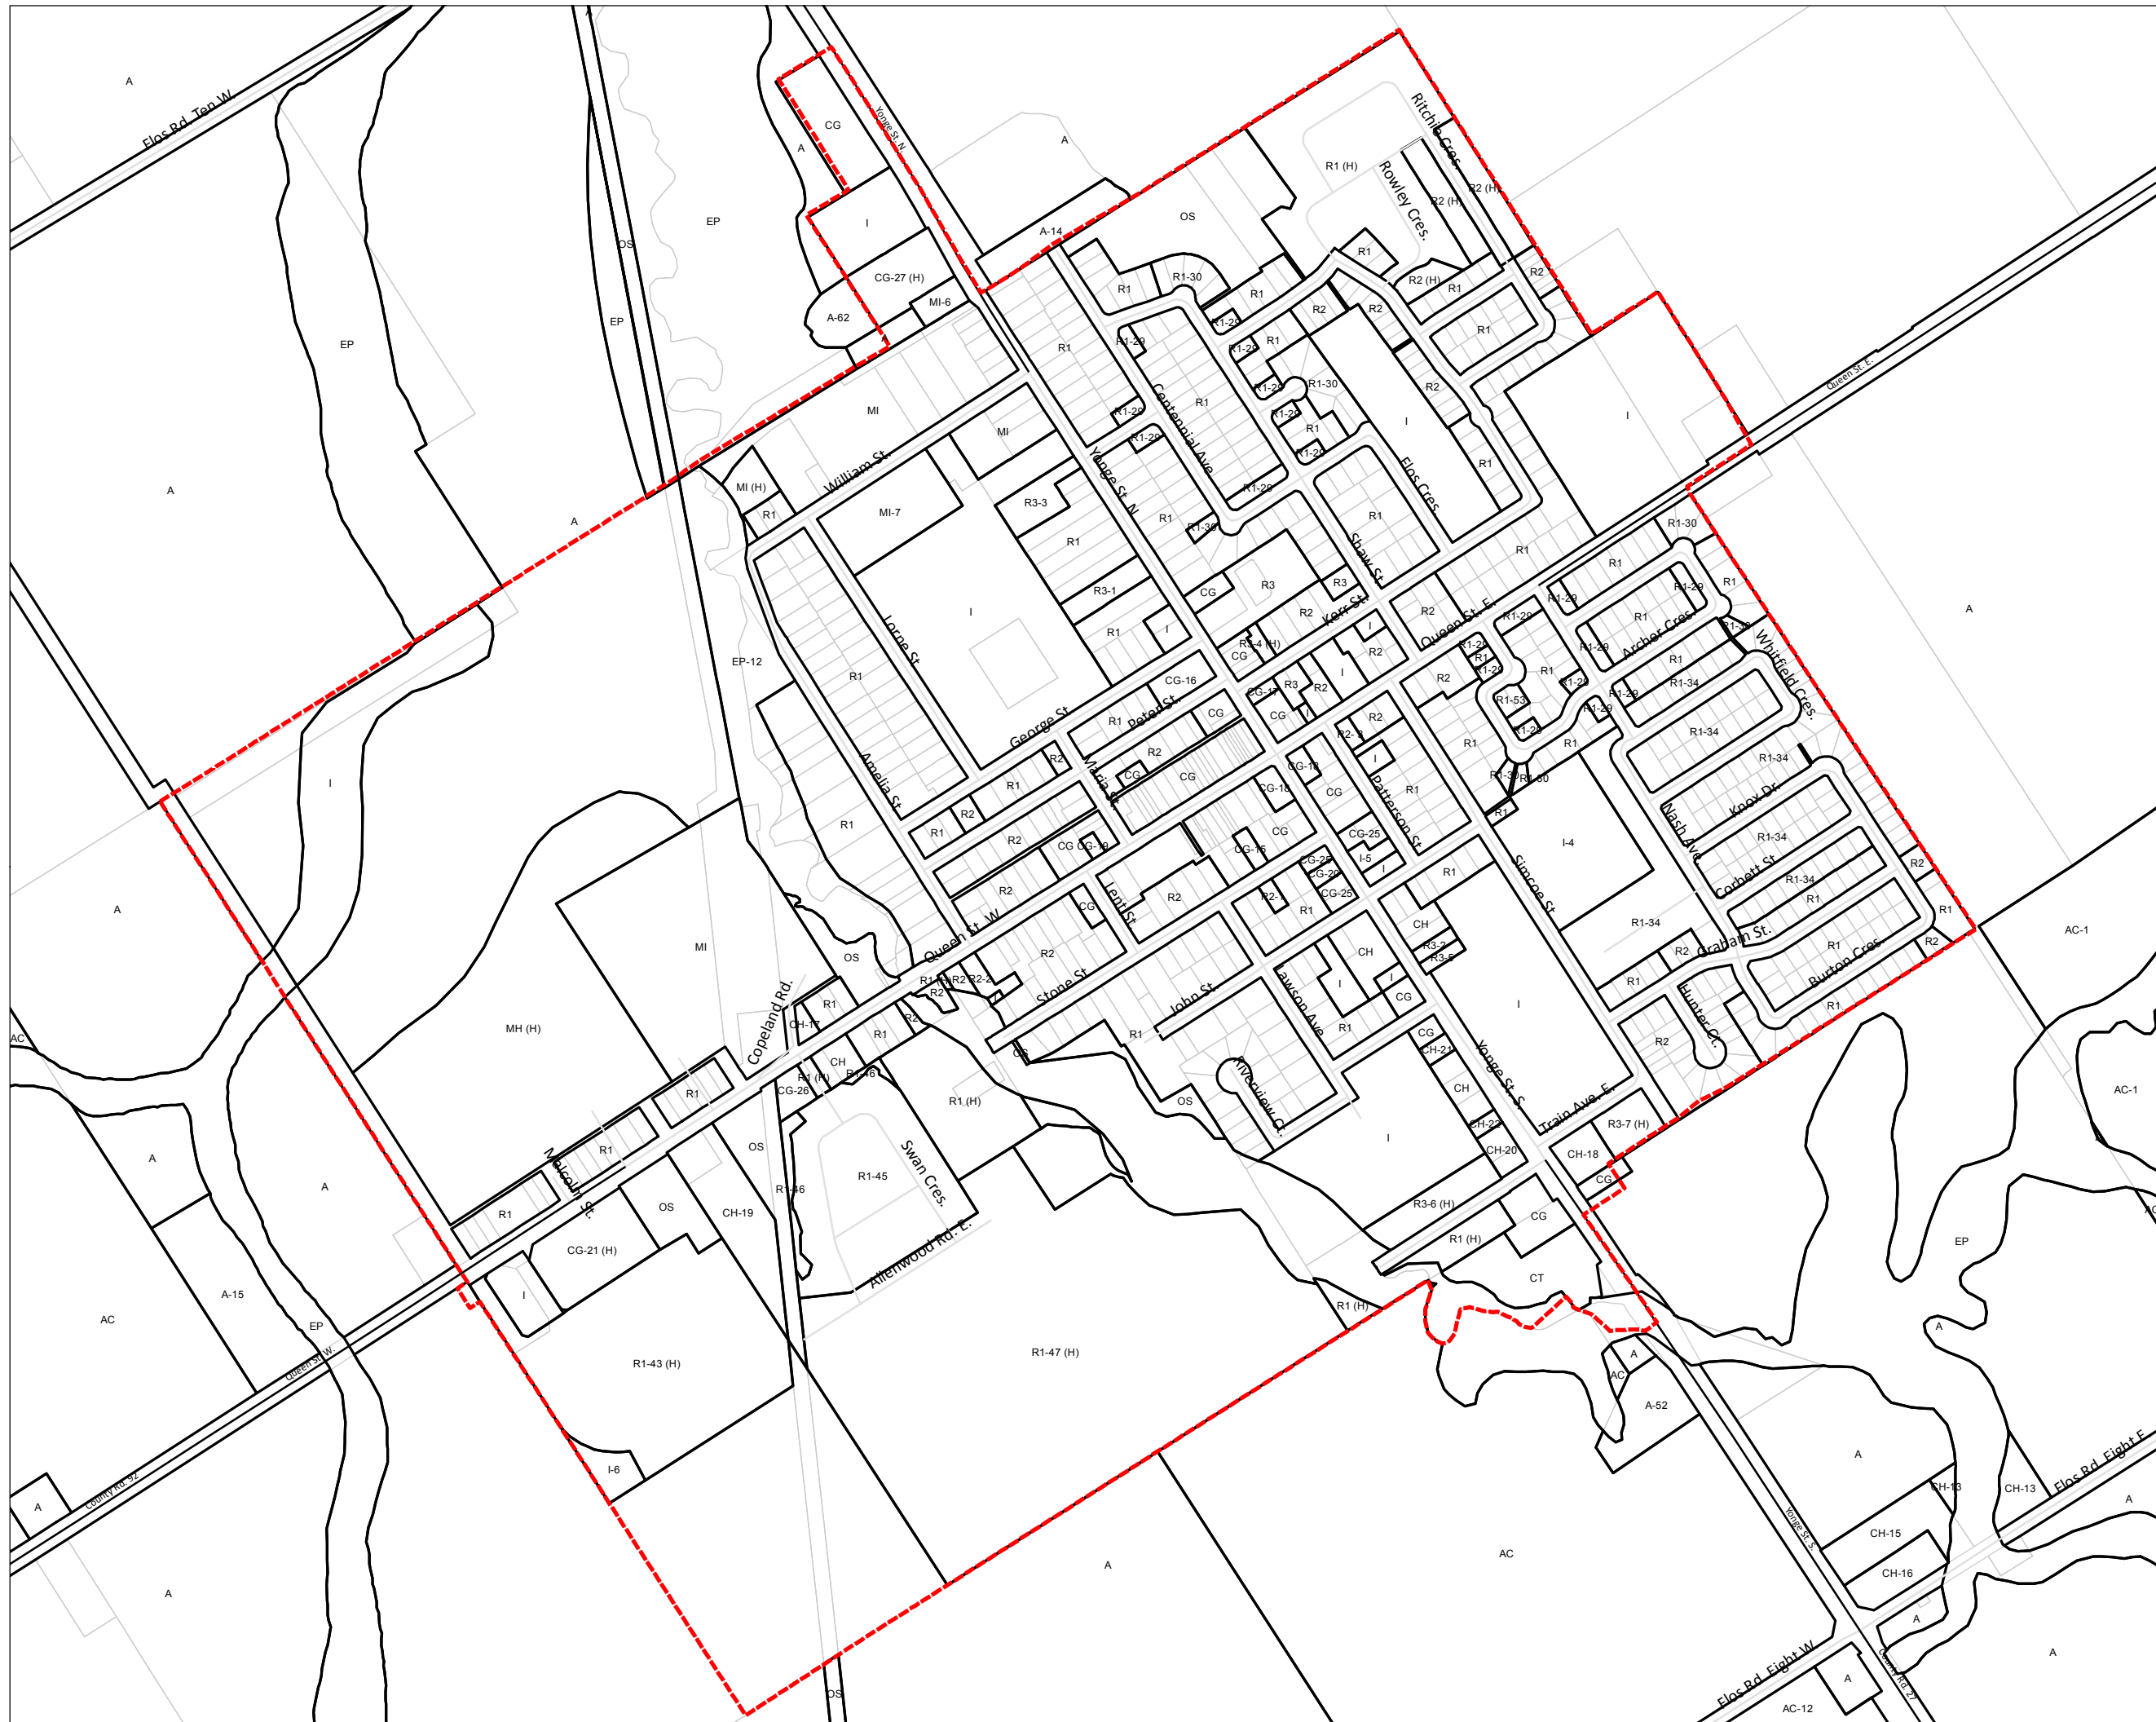

Elmvale

Legend

-  County Road
-  Local Road
-  Private Road
-  Provincial Road
-  Settlement Area Boundary
-  Zone Boundary
-  Lakes
-  Parcels

Disclaimer - This map is provided in draft form for reference only. Due to the scale and detail of the map, some site specific zoning labels may not be visible. For further clarification on any mapping discrepancies, please contact the Township of Springwater Planning Department.