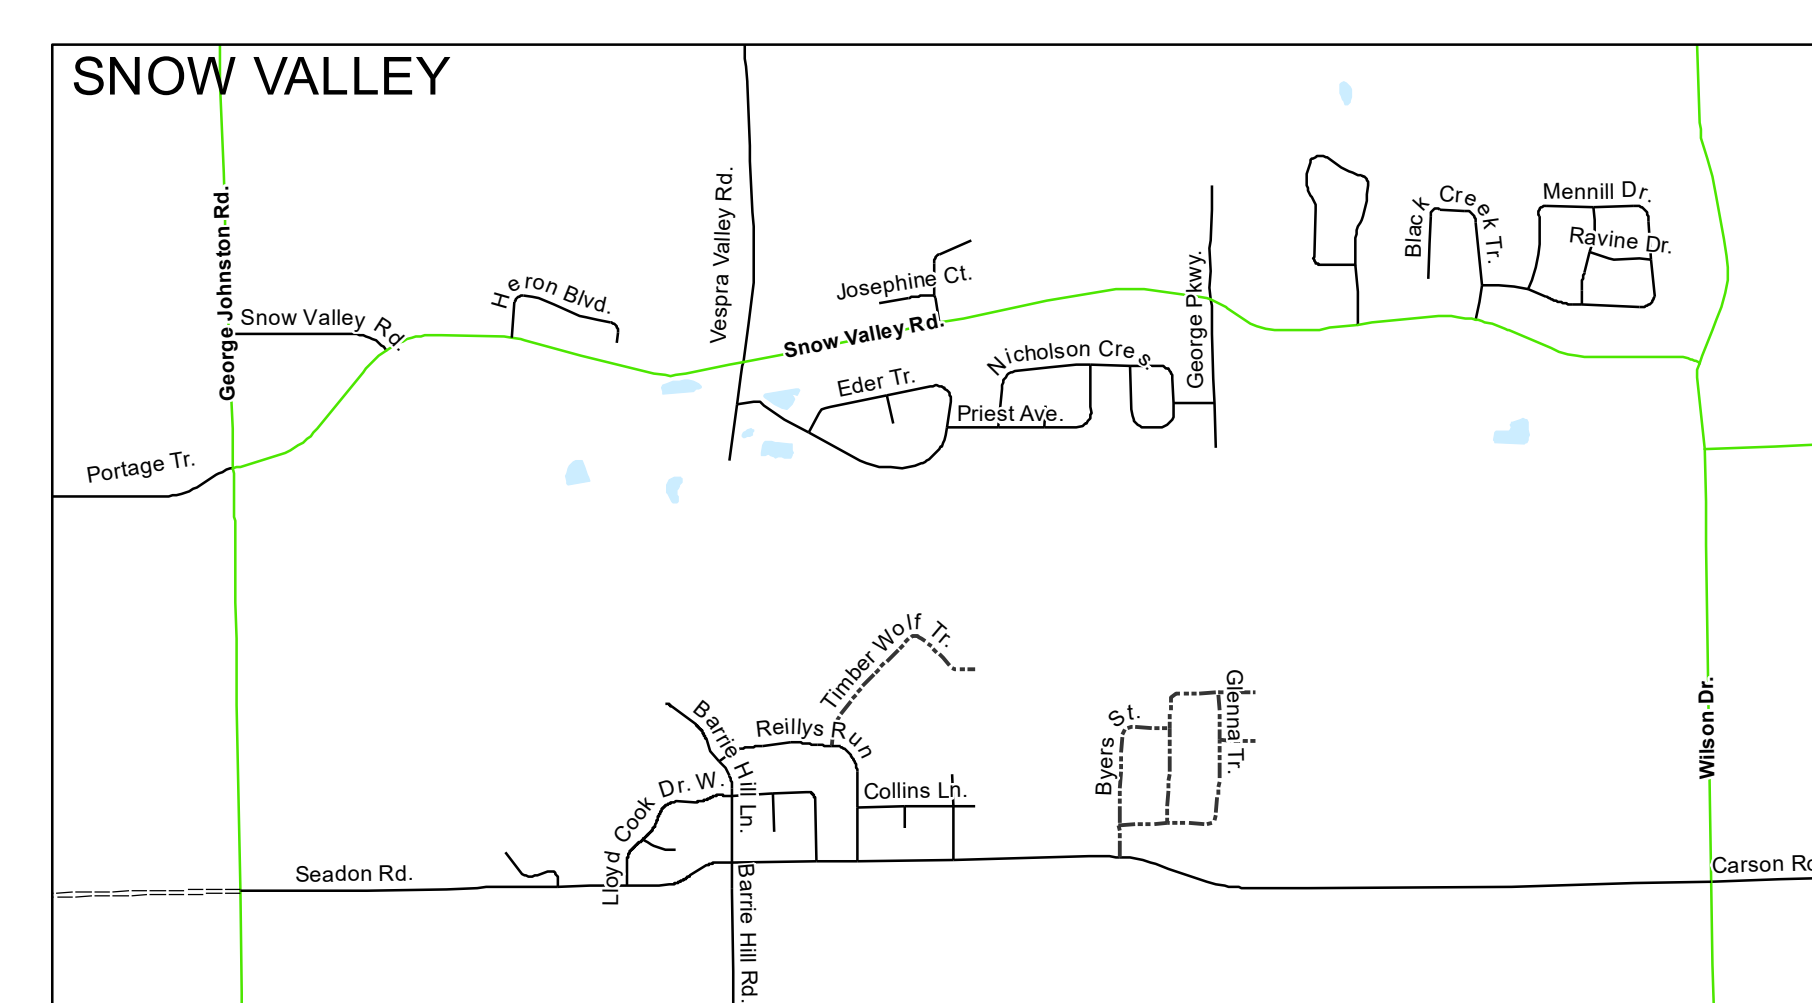

# Township of Springwater

**Legend**

Neighbouring Municipalities	Local Road
Springwater Municipal Border	Local - Seasonal
Settlement Area Boundaries	Private Road
Lakes, Ponds and Rivers	Unassumed Road
Provincial Highway	Unopened Road
County Road	911 Water Access

2,000 1,000 0 2,000 Meters  
 Last Updated: March 2021