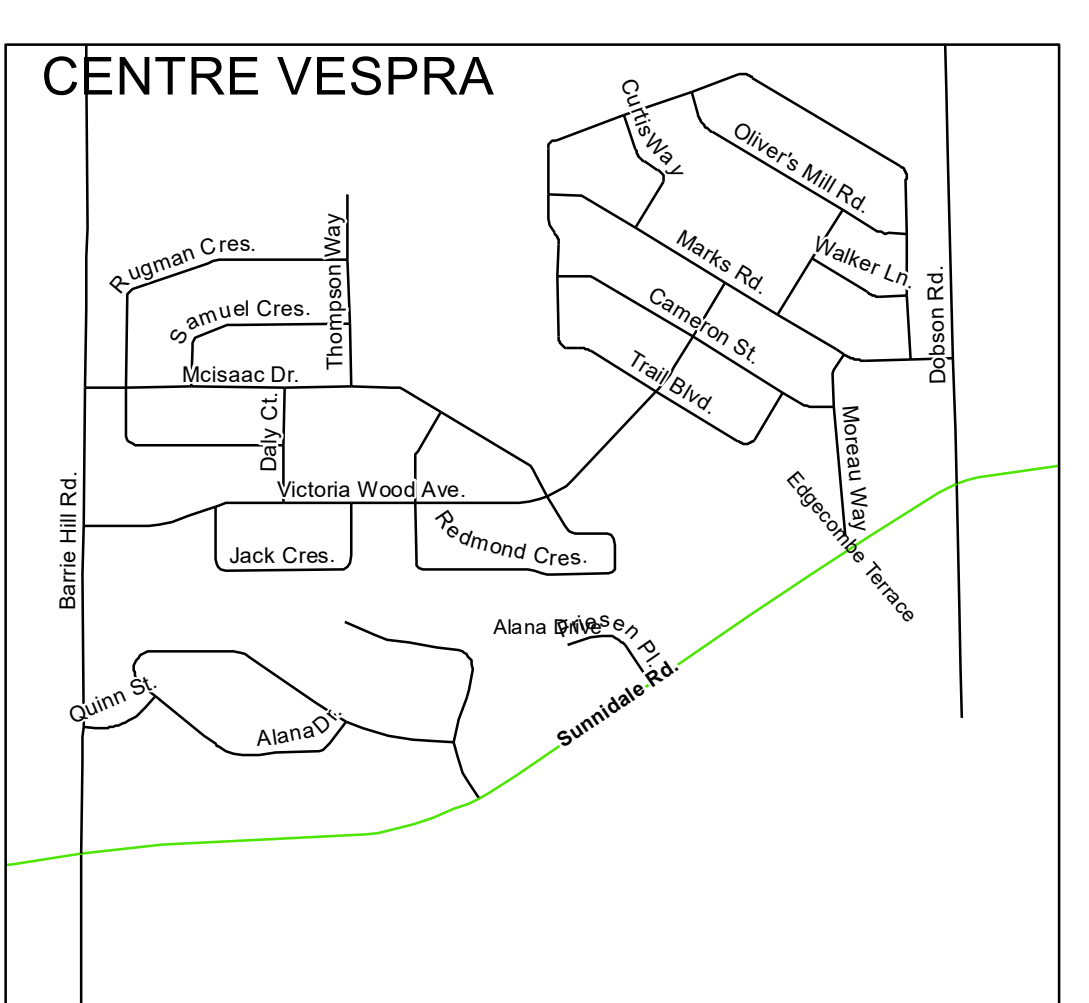

# Township of Springwater

**Legend**

Neighbouring Municipalities	Local Road
Springwater Municipal Border	Local - Seasonal
Settlement Area Boundaries	Private Road
Lakes, Ponds and Rivers	Unassumed Road
Provincial Highway	Unopened Road
County Road	911 Water Access

2,000 1,000 0 2,000 Meters  
 Last Updated: March 2021