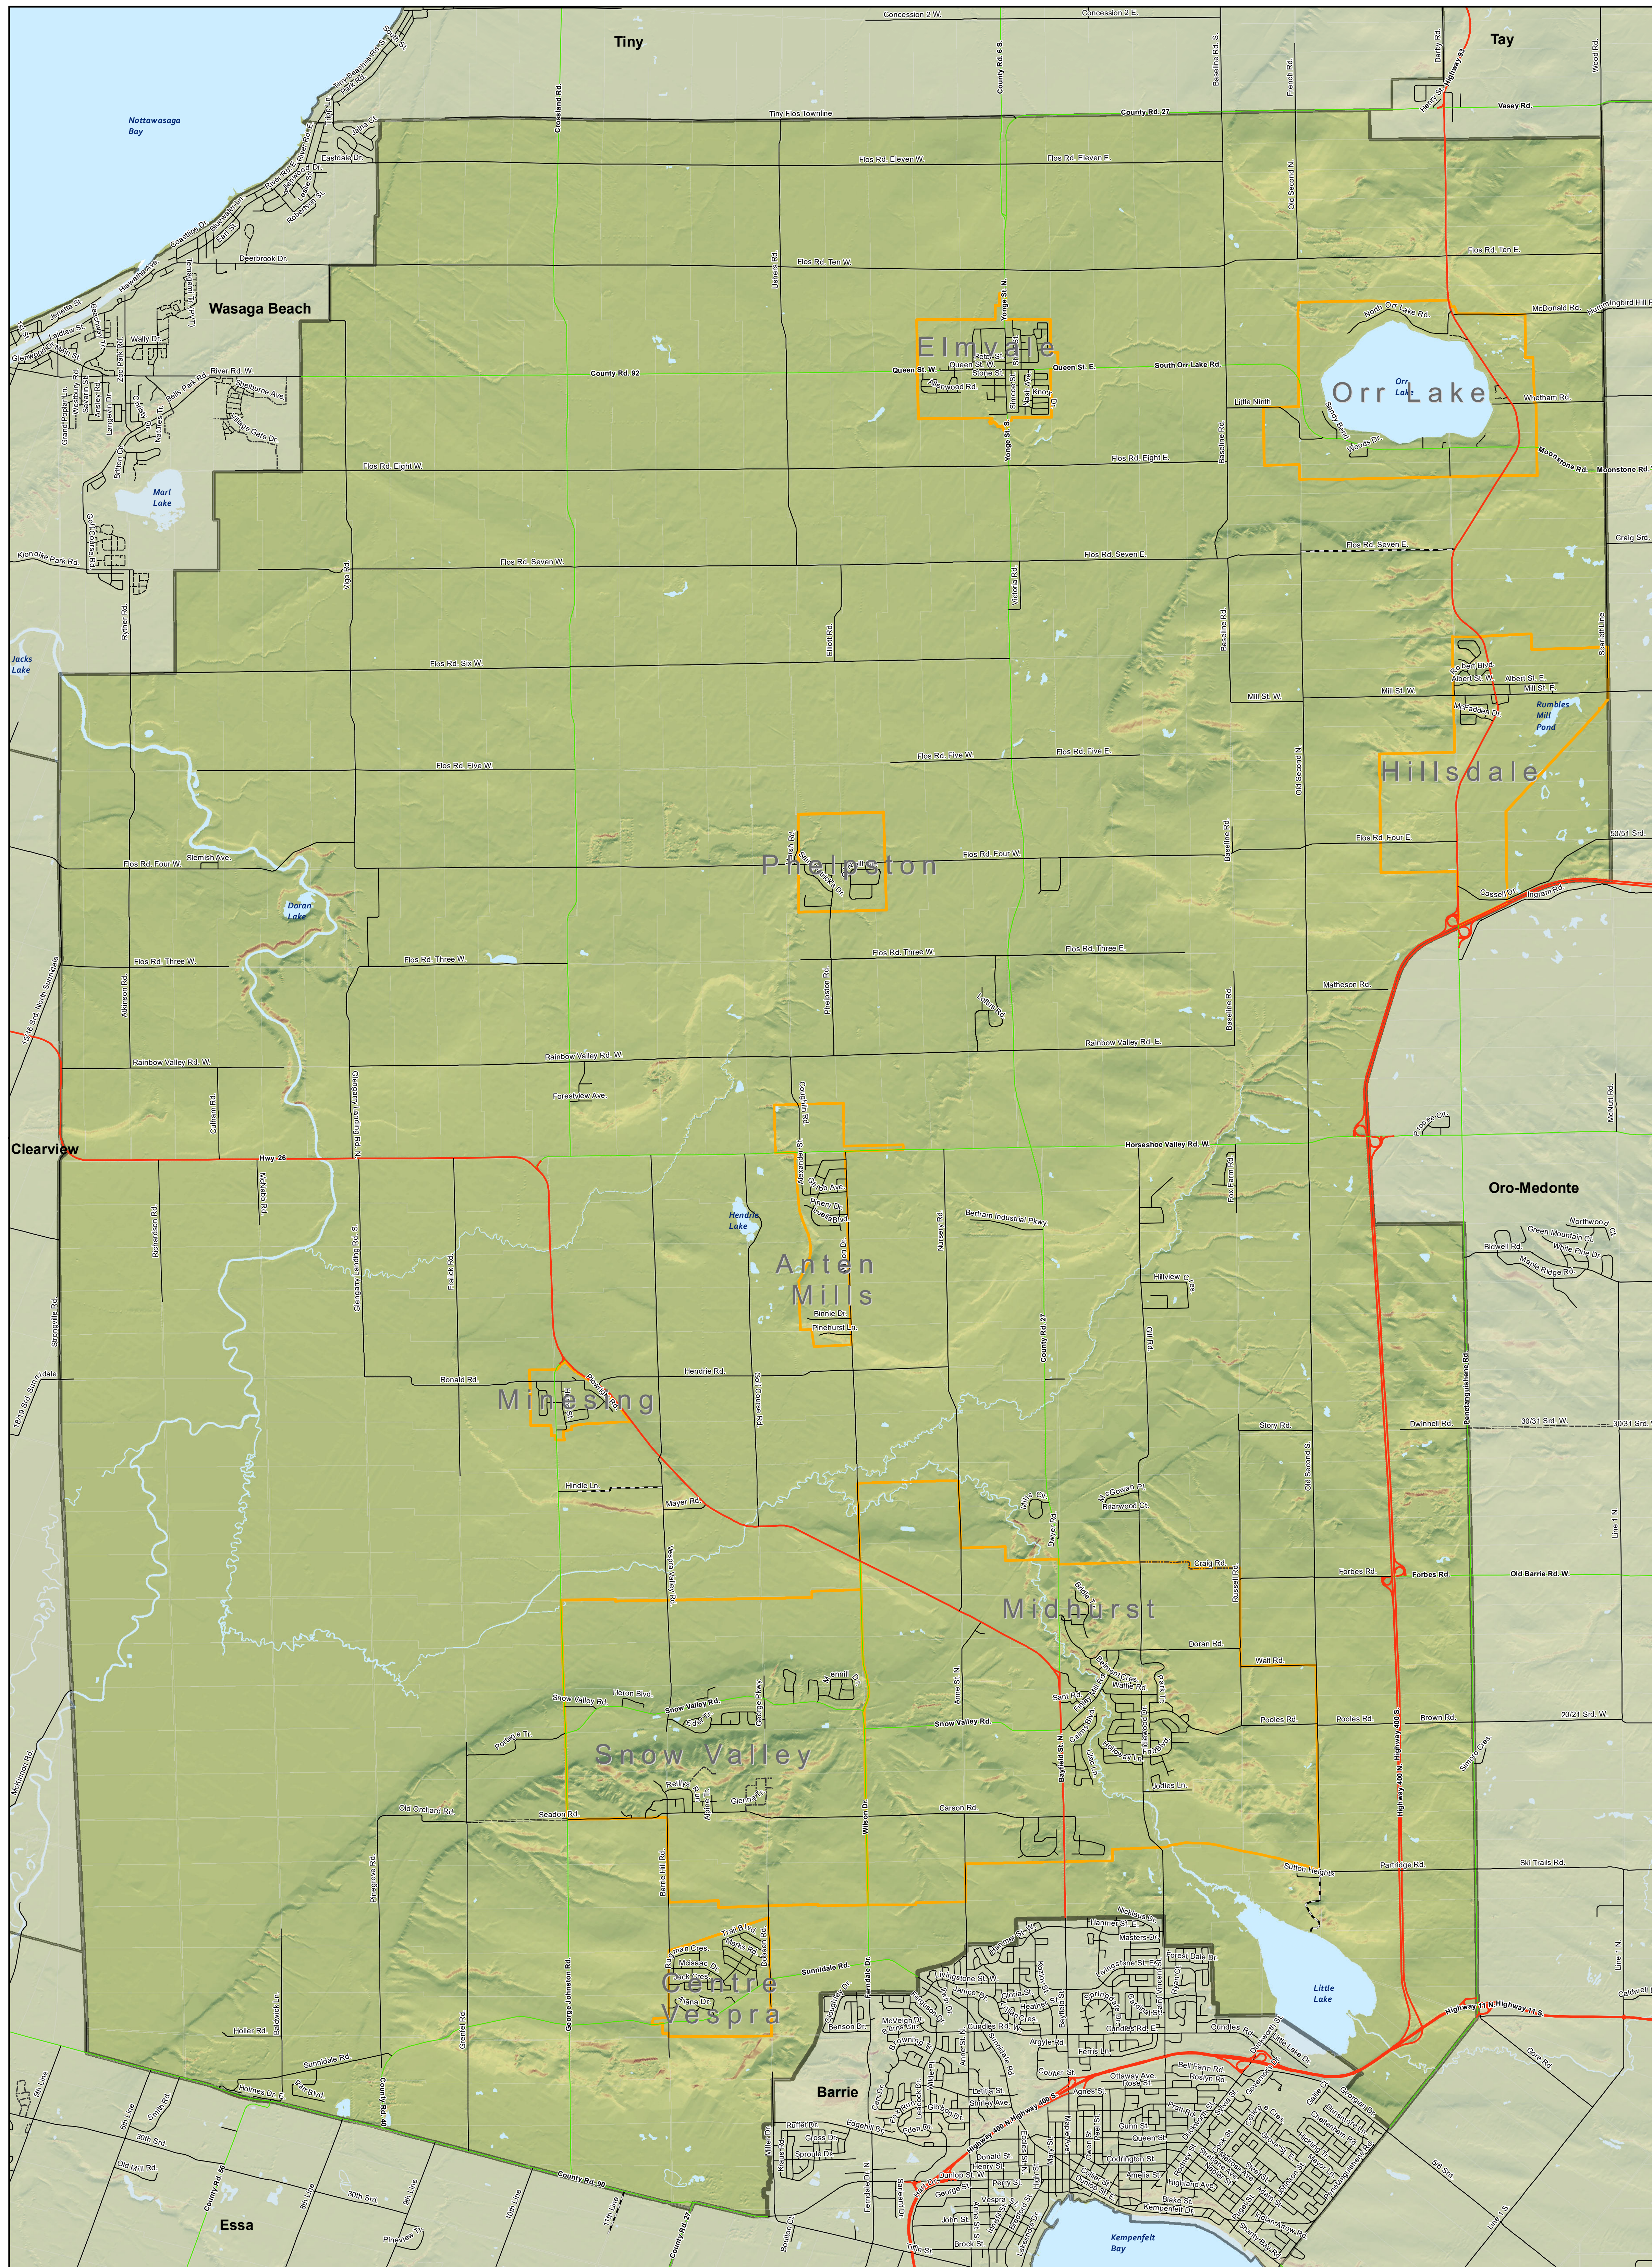

# Township of Springwater

**Legend**

Neighbouring Municipalities	Local Road
Springwater Municipal Border	Local - Seasonal
Settlement Area Boundaries	Private Road
Lakes, Ponds and Rivers	Unassumed Road
Provincial Highway	Unopened Road
County Road	911 Water Access

2,000 1,000 0 2,000 Meters  
 Last Updated: March 2021