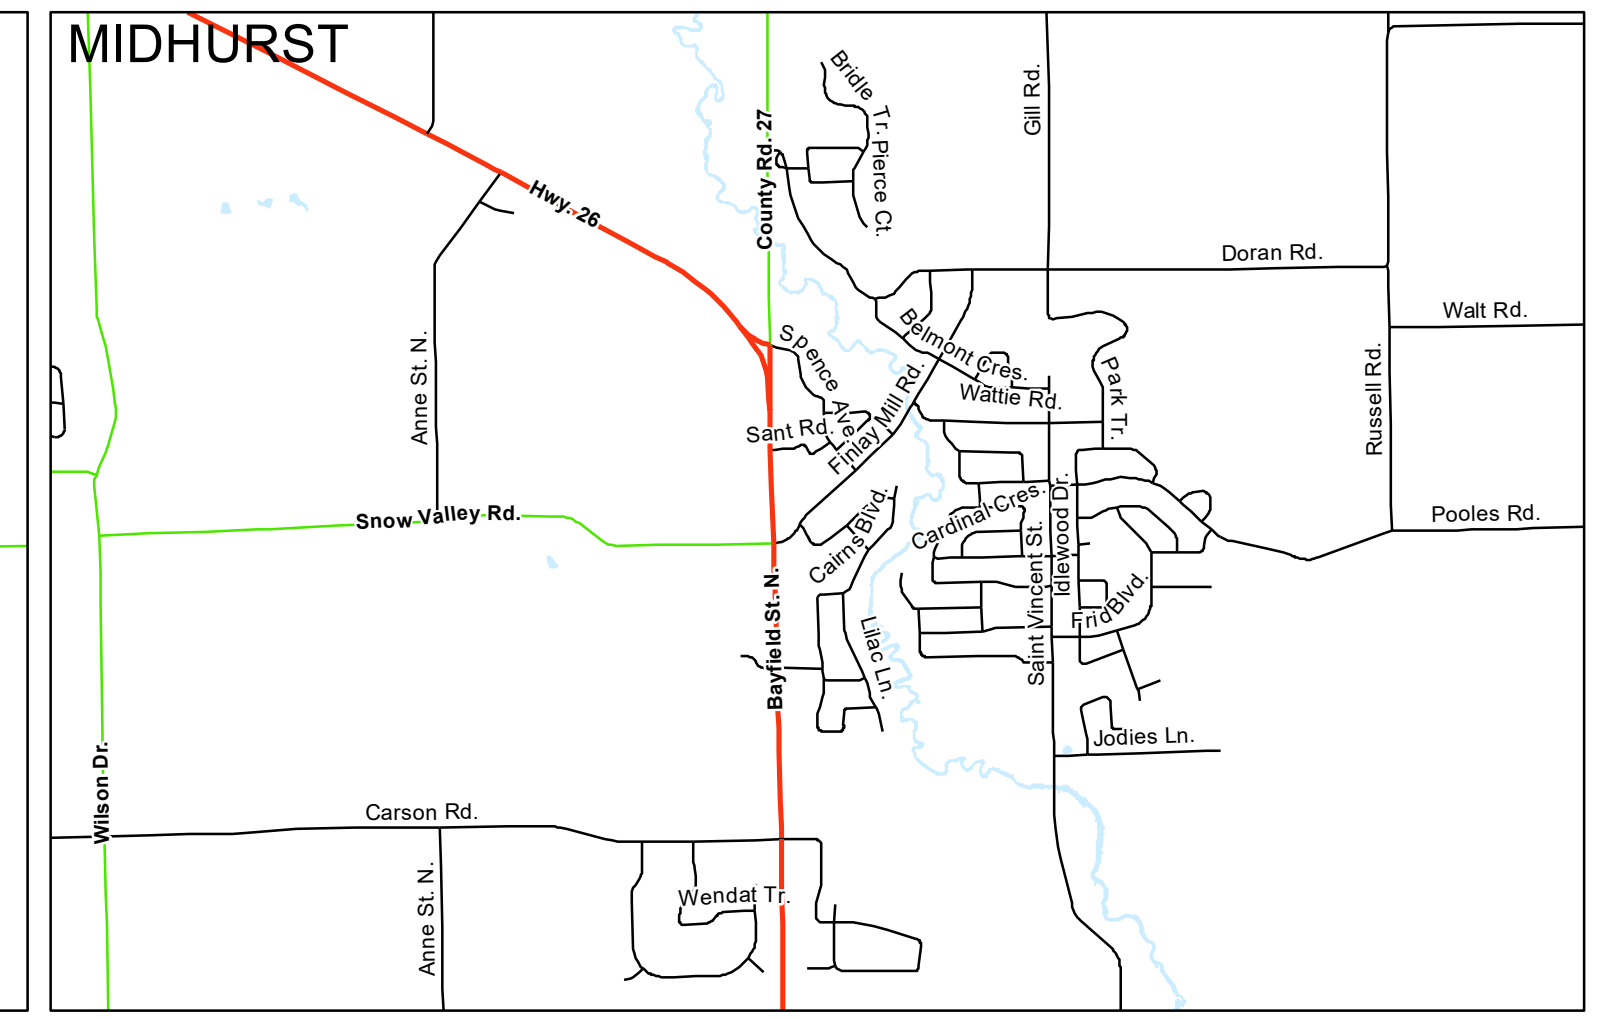

# Township of Springwater

**Legend**

Neighbouring Municipalities	Local Road
Springwater Municipal Border	Local - Seasonal
Settlement Area Boundaries	Private Road
Lakes, Ponds and Rivers	Unassumed Road
Provincial Highway	Unopened Road
County Road	911 Water Access

2,000 1,000 0 2,000 Meters  
 Last Updated: March 2021