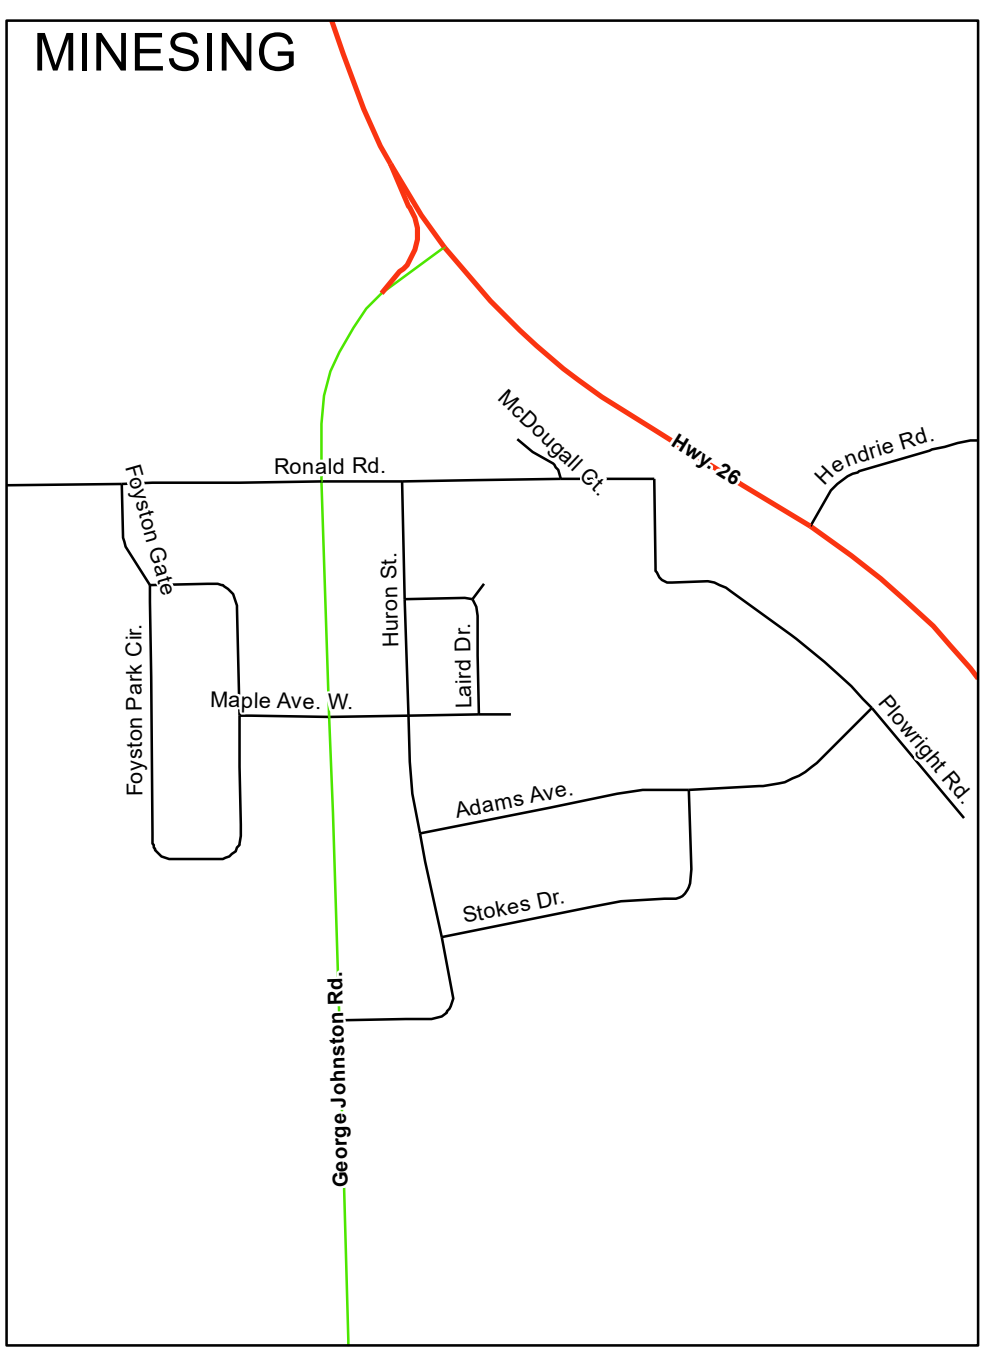

# Township of Springwater

**Legend**

Neighbouring Municipalities	Local Road
Springwater Municipal Border	Local - Seasonal
Settlement Area Boundaries	Private Road
Lakes, Ponds and Rivers	Unassumed Road
Provincial Highway	Unopened Road
County Road	911 Water Access

2,000 1,000 0 2,000 Meters  
 Last Updated: March 2021