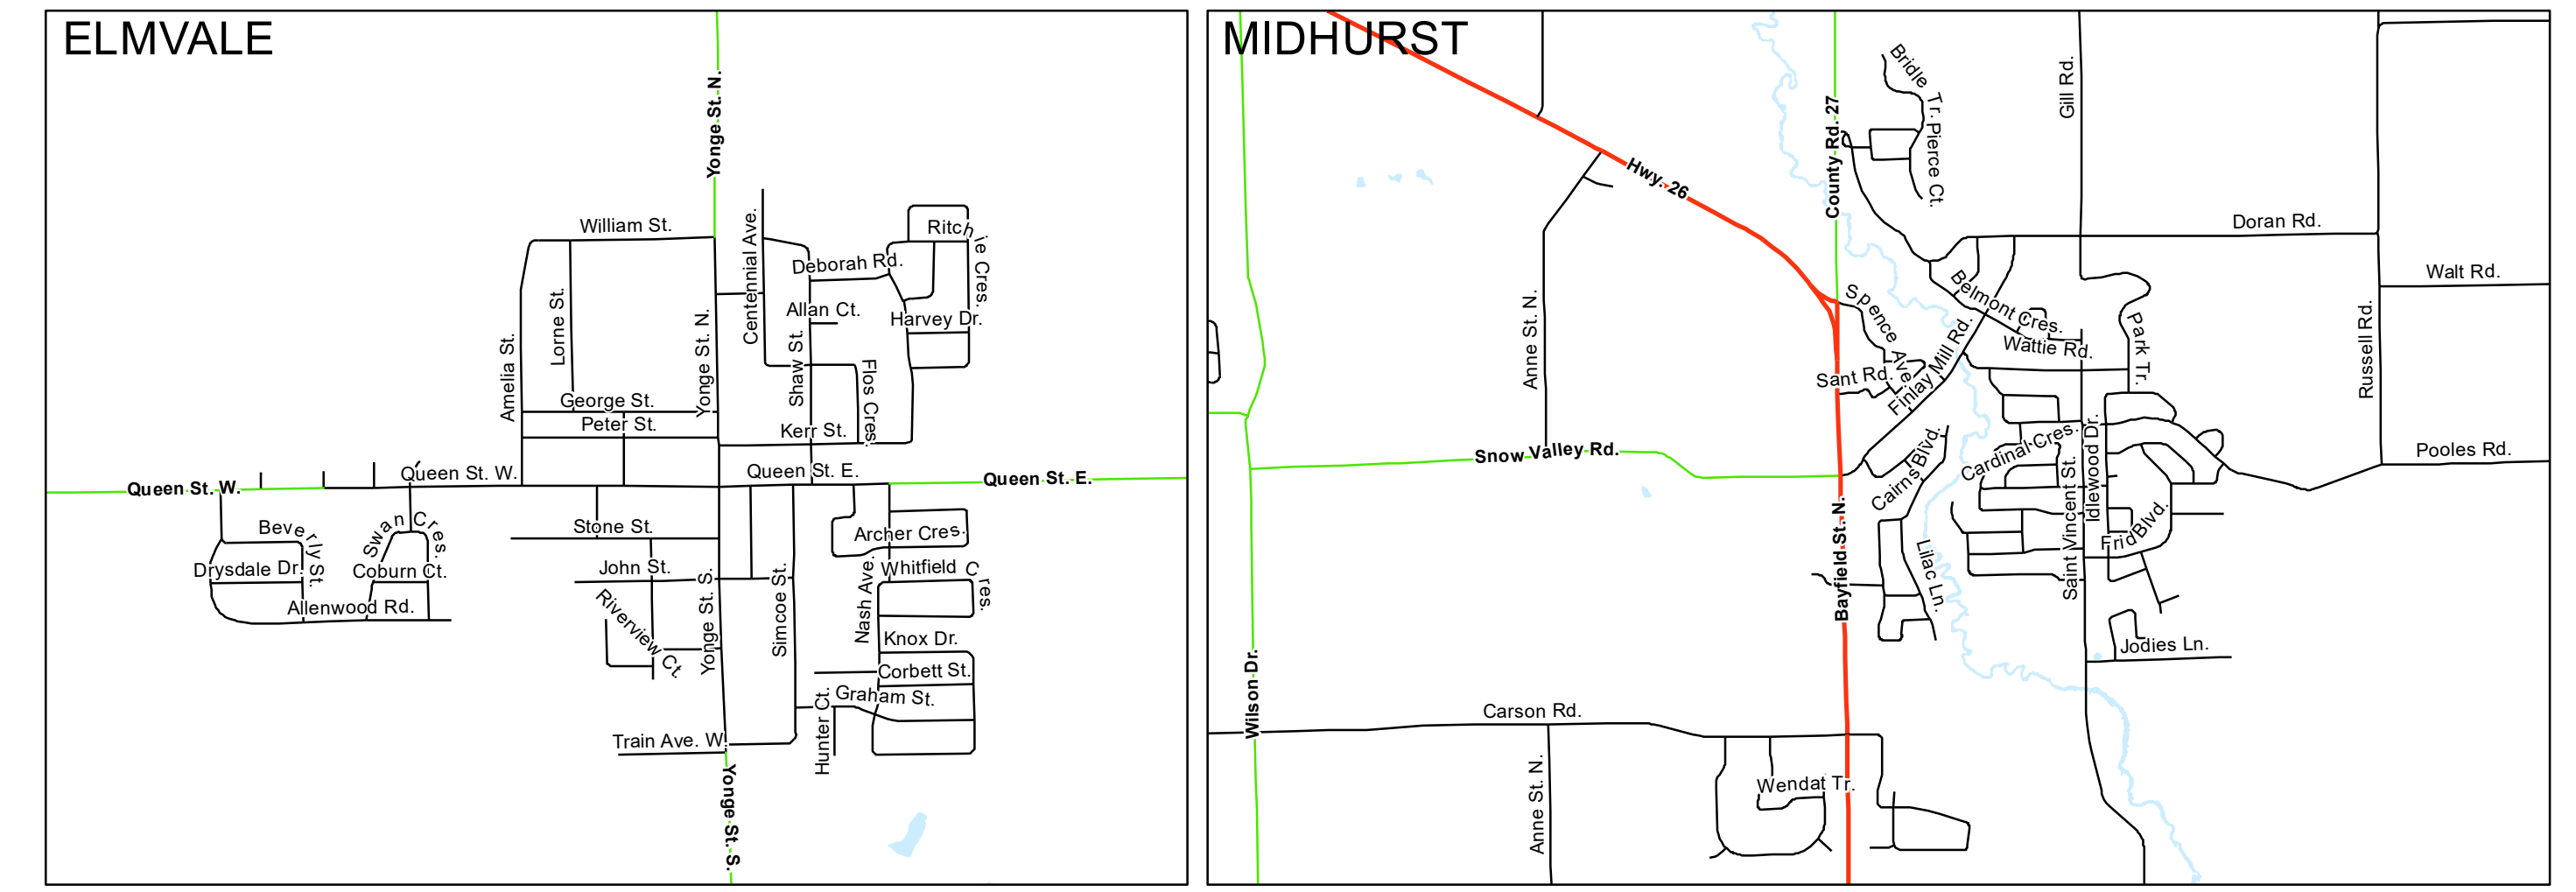

# Township of Springwater

**Legend**

Neighbouring Municipalities	Local Road
Springwater Municipal Border	Local - Seasonal
Settlement Area Boundaries	Private Road
Lakes, Ponds and Rivers	Unassumed Road
Provincial Highway	Unopened Road
County Road	911 Water Access

2,000 1,000 0 2,000 Meters  
 Last Updated: March 2021