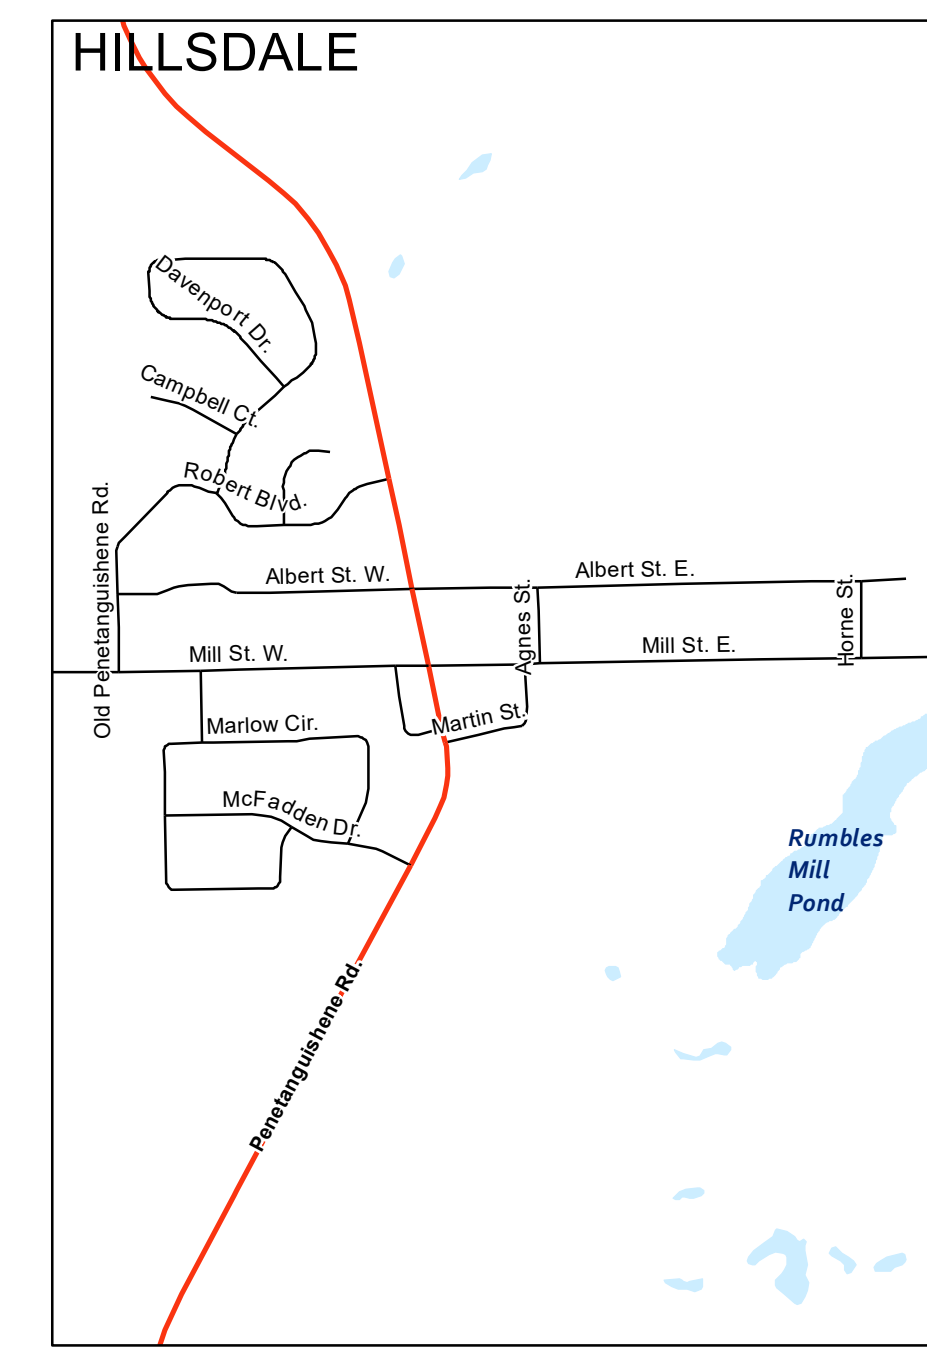

# Township of Springwater

**Legend**

Neighbouring Municipalities	Local Road
Springwater Municipal Border	Local - Seasonal
Settlement Area Boundaries	Private Road
Lakes, Ponds and Rivers	Unassumed Road
Provincial Highway	Unopened Road
County Road	911 Water Access

2,000 1,000 0 2,000 Meters  
 Last Updated: March 2021