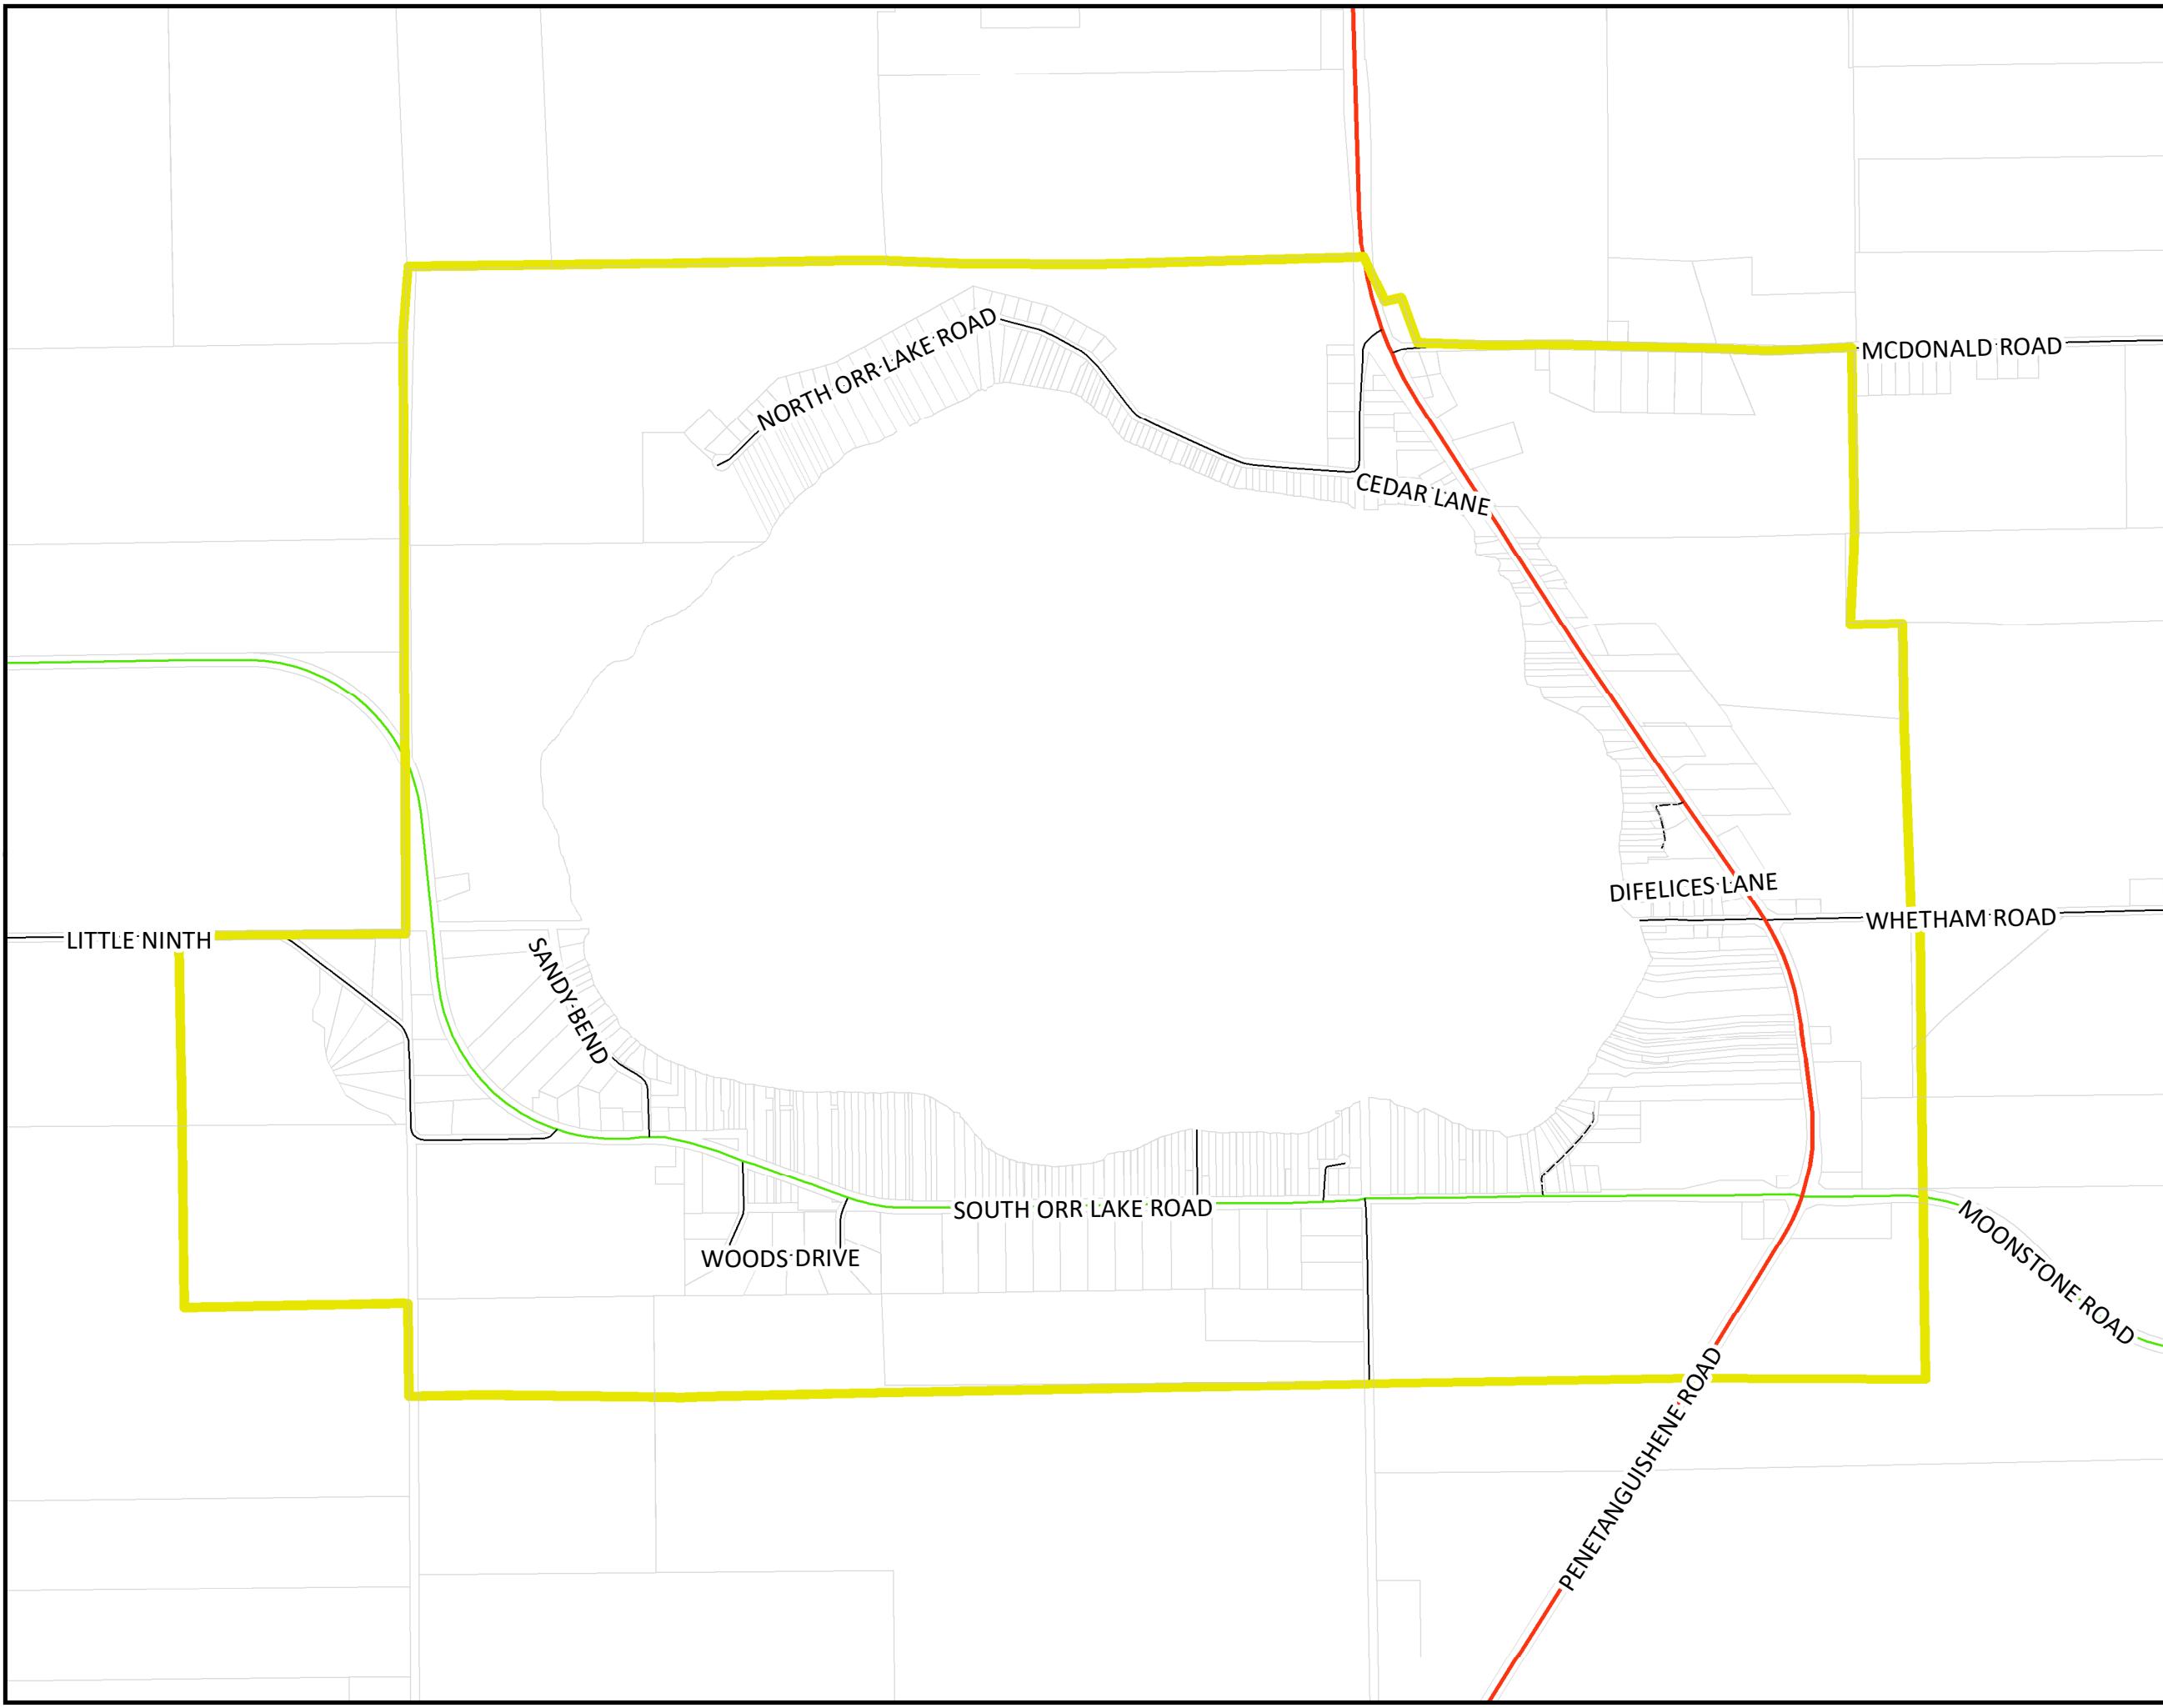

Orr Lake

Legend

-  Assessment Parcel
-  Settlement Boundary
-  Provincial Highway
-  County Road
-  Local Road
-  Local - Seasonal
-  Private Road
-  Unassumed Road
-  Unopened Road
-  911 Water Access

0 175 350 700
Meters