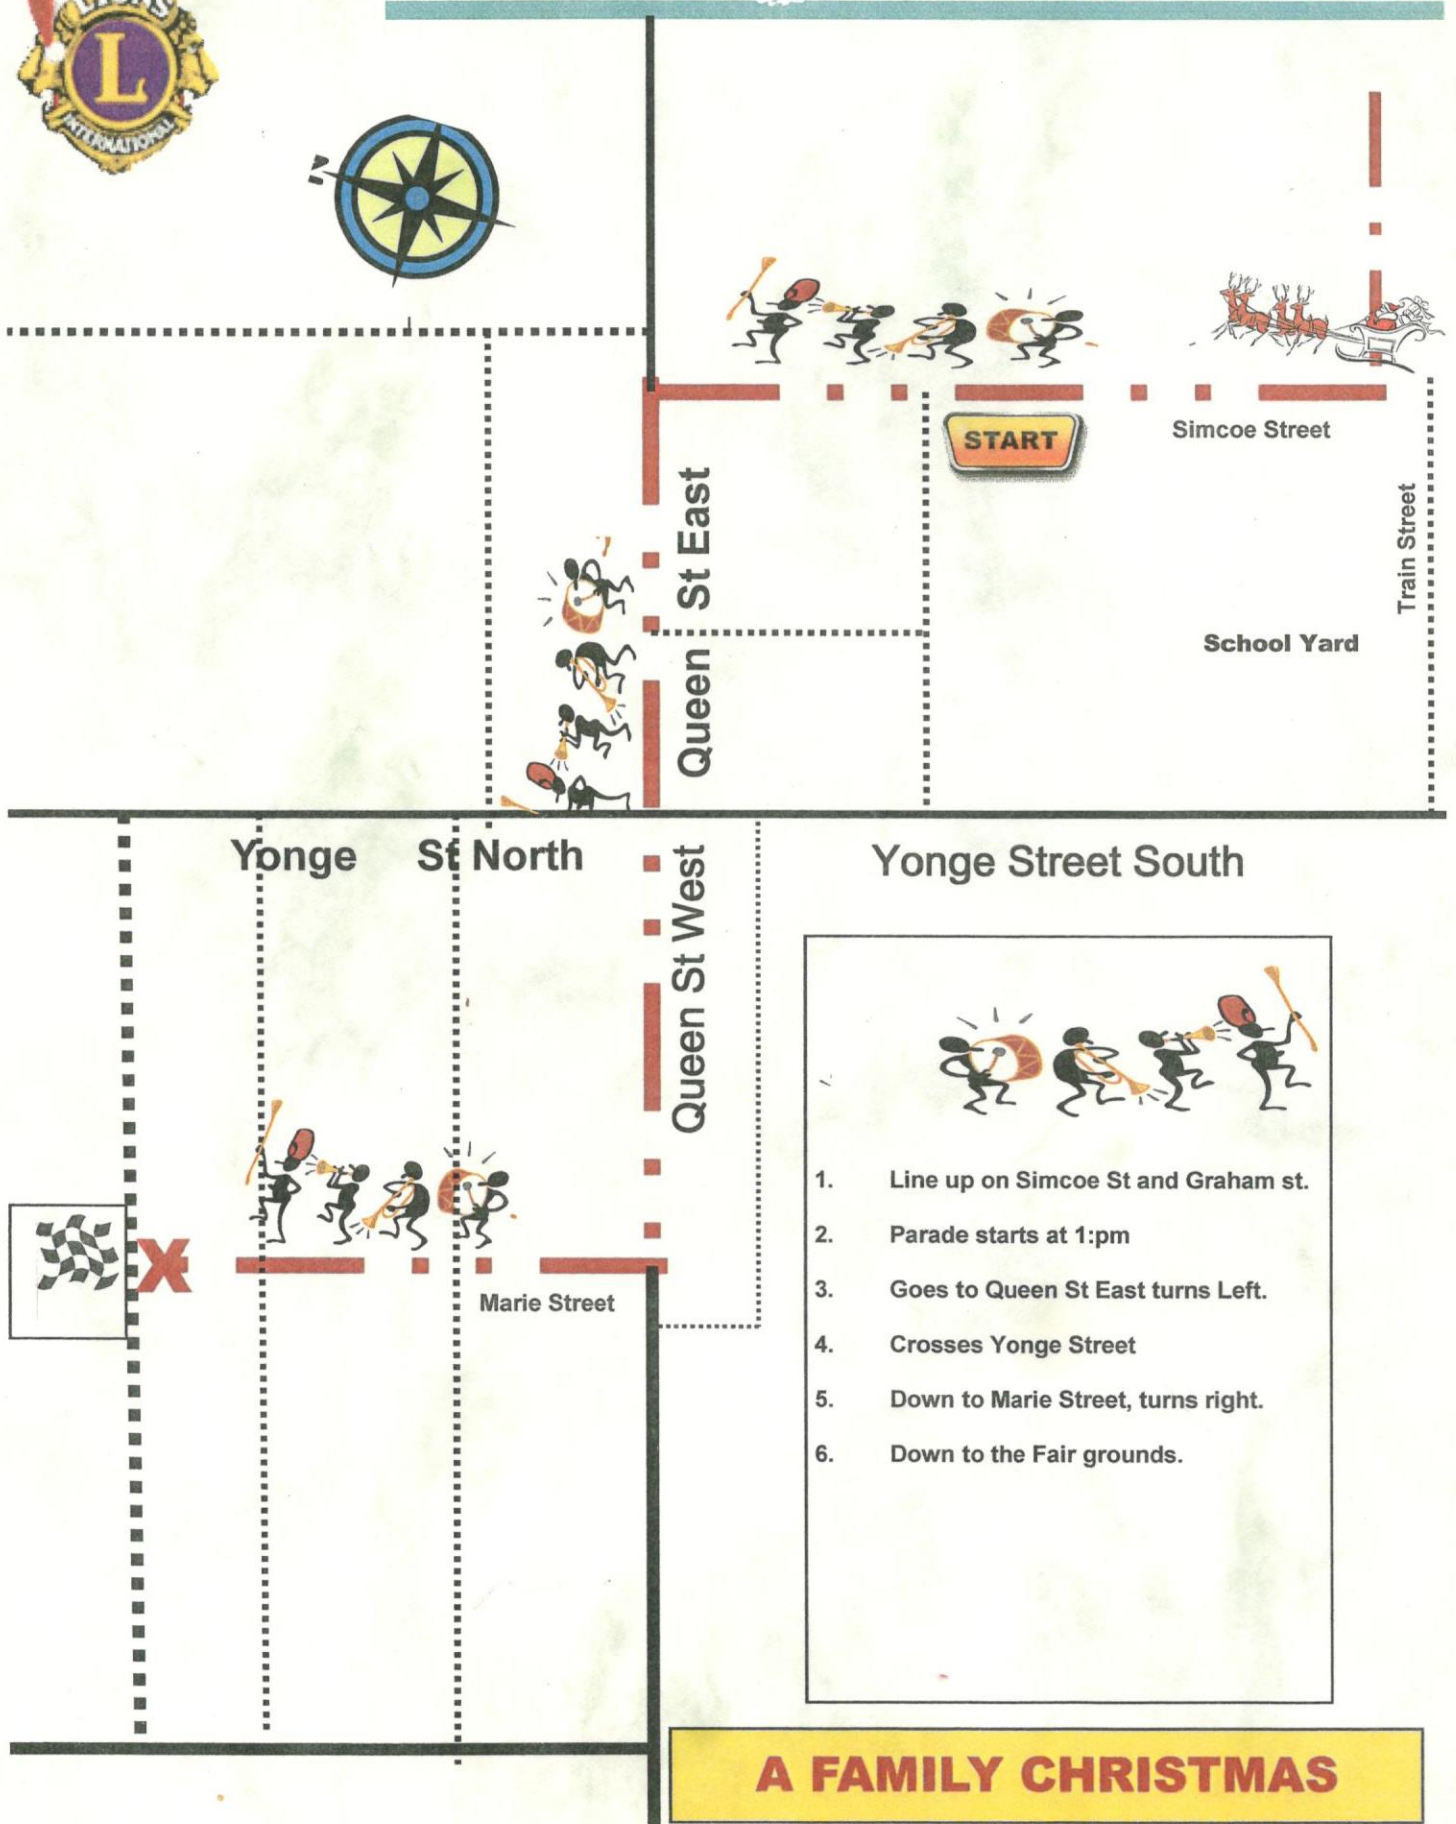

Sunday December Parade starts at 1:pm

- 
1. Line up on Simcoe St and Graham st.
 2. Parade starts at 1:pm
 3. Goes to Queen St East turns Left.
 4. Crosses Yonge Street
 5. Down to Marie Street, turns right.
 6. Down to the Fair grounds.

A FAMILY CHRISTMAS