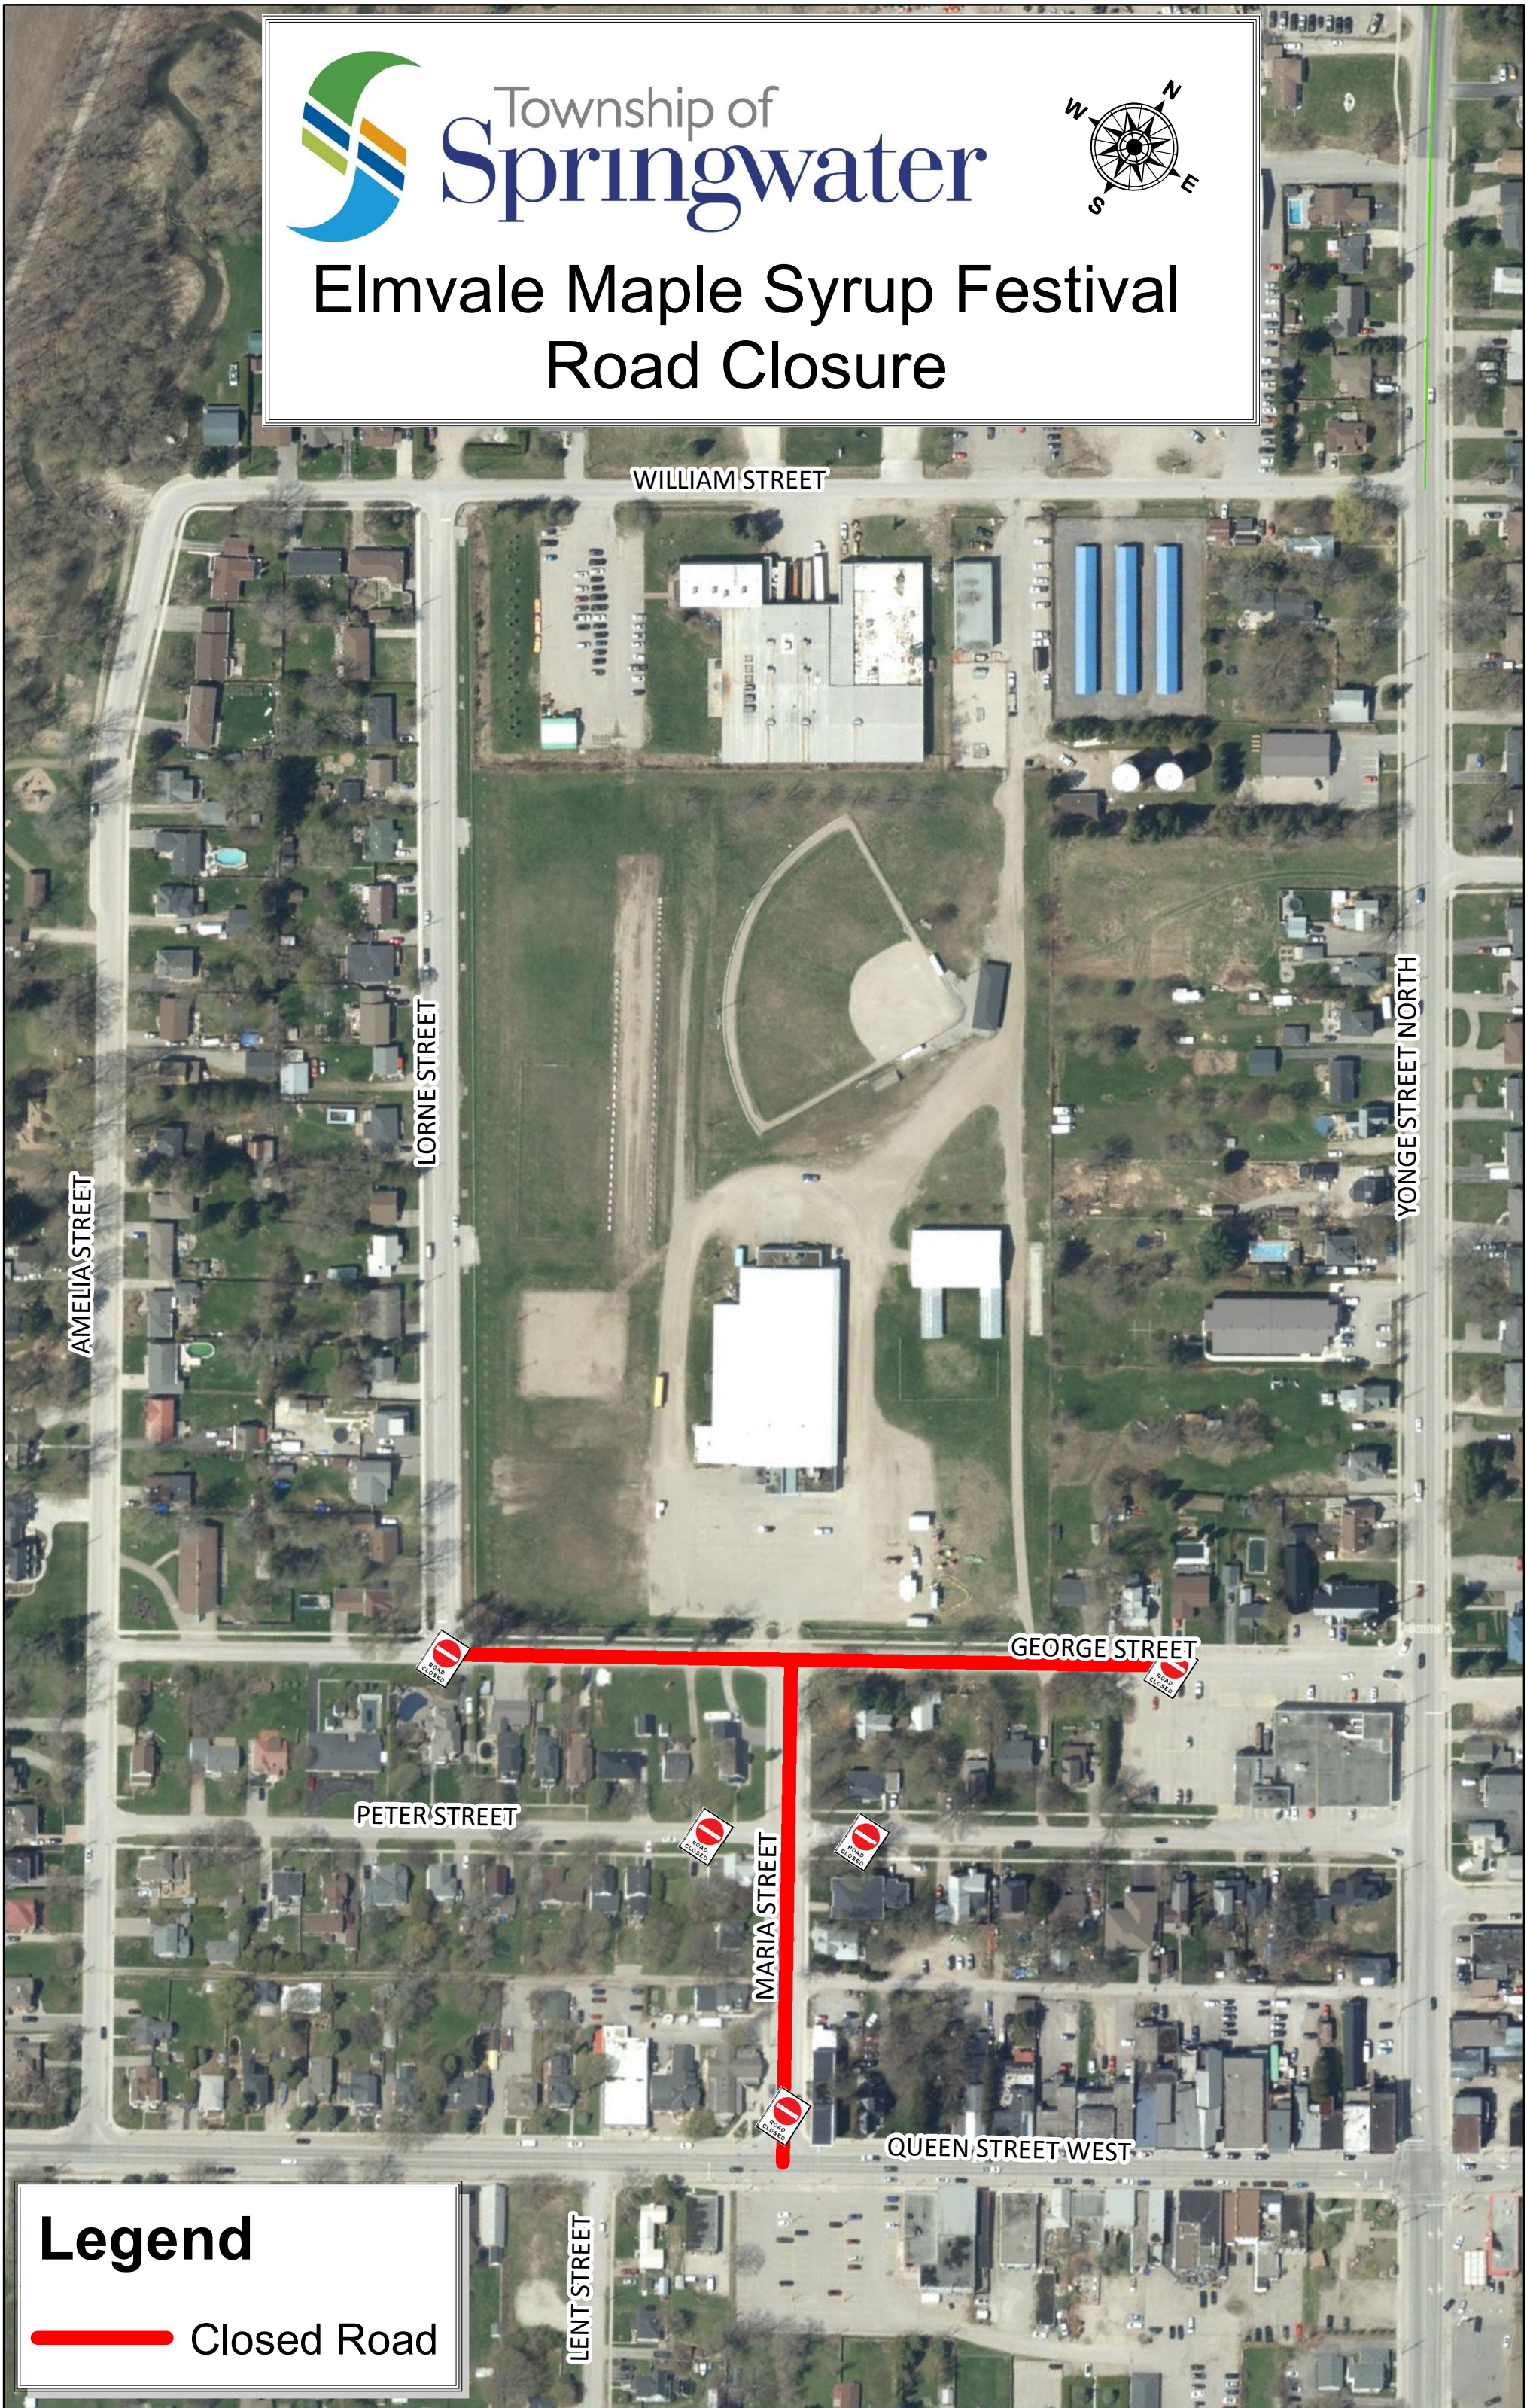

# Elmvale Maple Syrup Festival Road Closure

WILLIAM STREET

LORNE STREET

AMELIA STREET

YONGE STREET NORTH

GEORGE STREET

PETER STREET

MARIA STREET

QUEEN STREET WEST

LENT STREET

## Legend

 Closed Road